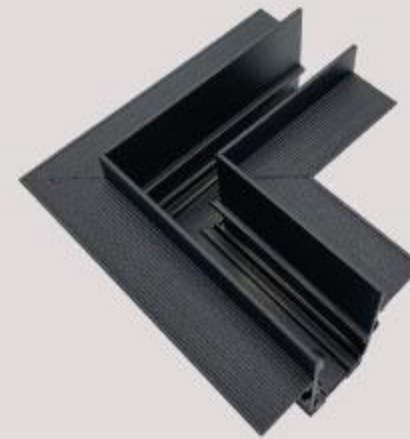

UHLS-SF20 L Joint  
(Ceiling)

UHLS-SF20 Wall Joint  
(Ceiling to wall)

UHLS-CD20 L Joint  
(Ceiling)

UHLS-CD20 Wall  
Joint(Ceiling to wall)

UHLS-RL20  
HANGING KIT

UHLS-CDSF LIVE  
JOINTER B

UHLS-CDS  
LIVE CONNECTOR

UHLS-RL20 CDSF  
ENDCAP

TRACK CONNECTION  
PLATE

TRACK SIDE  
CONNECTION PLATE