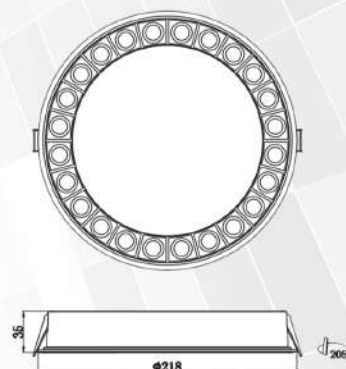

BLADE-R

9W

16W

21W

32W

Model	Wattage	CCT	UGR	Beam Angle	CRI	Lumens	Material
UHLS-09A BLADE	9W	3K/4K	<17	38°	90	560LM	ALUMINIUM
UHLS-16A BLADE	16W	3K/4K	<17	38°	90	1050LM	ALUMINIUM
UHLS-21A BLADE	21W	3K/4K	<17	38°	90	1400LM	ALUMINIUM
UHLS-32A BLADE	32W	3K/4K	<17	38°	90	2100LM	ALUMINIUM