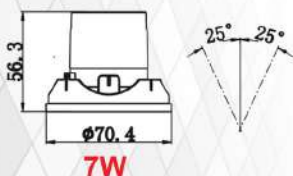

UNISER

Recessed Series

POWERED BY **CREE** ⇄

DRIVEN BY **EAGLE RISE**

BLADE-R

Model	Wattage	CCT	UGR	Beam Angle	CRI	Lumens	Body Color	Material
UHLS-07C BLADE	7W	3K/4K	<17	36°	90	420LM	Wh/Bk	ALUMINIUM
UHLS-14C BLADE	14W	3K/4K	<17	36°	90	720LM	Wh/Bk	ALUMINIUM
UHLS-21C BLADE	21W	3K/4K	<17	36°	90	1200LM	Wh/Bk	ALUMINIUM