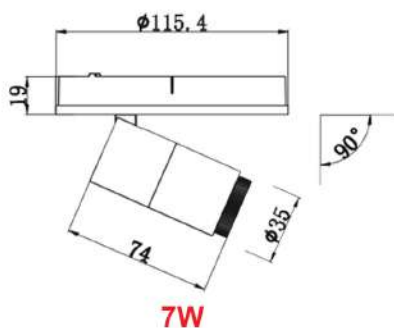

UNISER

Recessed Series

POWERED BY CREE

DRIVEN BY EAGLE RISE

BLADE-R

4W

7W

14W

Model	Wattage	CCT	UGR	Beam Angle	CRI	Lumens	Body Color	Material
UHLS-04TR BLADE	4W	3K/4K	<17	20°/50°	90	200LM	Wh/Bk	ALUMINIUM
UHLS-07TR BLADE	7W	3K/4K	<17	20°/50°	90	480LM	Wh/Bk	ALUMINIUM
UHLS-14TR BLADE	14W	3K/4K	<17	20°/50°	90	900LM	Wh/Bk	ALUMINIUM