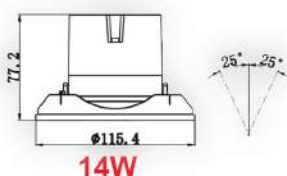

UNISER

Recessed Series

POWERED BY **CREE** ⇄

DRIVEN BY **EAGLE RISE**

BLADE-R

Model	Wattage	CCT	UGR	Beam Angle	CRI	Lumens	Body Color	Material
UHLS-07C BLADE	7W	3K/4K	<17	36°	90	420LM	Wh/Bk	ALUMINIUM
UHLS-14C BLADE	14W	3K/4K	<17	36°	90	720LM	Wh/Bk	ALUMINIUM
UHLS-21C BLADE	21W	3K/4K	<17	36°	90	1200LM	Wh/Bk	ALUMINIUM