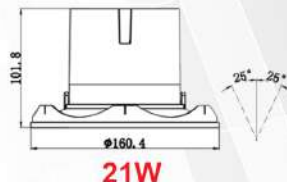

UNISER

Recessed Series

POWERED BY **CREE** ⇄

DRIVEN BY **EAGLE RISE**

BLADE-R

Model	Wattage	CCT	UGR	Beam Angle	CRI	Lumens	Body Color	Material
UHLS-07C BLADE	7W	3K/4K	<17	36°	90	420LM	Wh/Bk	ALUMINIUM
UHLS-14C BLADE	14W	3K/4K	<17	36°	90	720LM	Wh/Bk	ALUMINIUM
UHLS-21C BLADE	21W	3K/4K	<17	36°	90	1200LM	Wh/Bk	ALUMINIUM