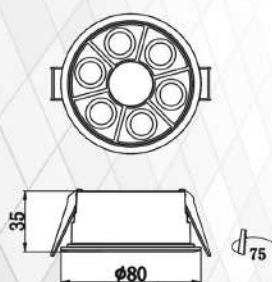

BLADE-R

9W

16W

21W

32W

Model	Wattage	CCT	UGR	Beam Angle	CRI	Lumens	Material
UHLS-09A BLADE	9W	3K/4K	<17	38°	90	560LM	ALUMINIUM
UHLS-16A BLADE	16W	3K/4K	<17	38°	90	1050LM	ALUMINIUM
UHLS-21A BLADE	21W	3K/4K	<17	38°	90	1400LM	ALUMINIUM
UHLS-32A BLADE	32W	3K/4K	<17	38°	90	2100LM	ALUMINIUM