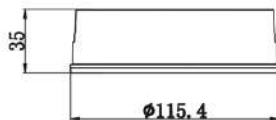

UNISER

Recessed Series

POWERED BY **OSRAM**

DRIVEN BY **EAGLE RISE**

BLADE-R

9W

16W

21W

Model	Wattage	CCT	UGR	Beam Angle	CRI	Lumens	Body Color	Material
UHLS-09B BLADE	9W	3K/4K	<17	38°	90	560LM	Wh/Bk	ALUMINIUM
UHLS-16B BLADE	16W	3K/4K	<17	38°	90	1050LM	Wh/Bk	ALUMINIUM
UHLS-21B BLADE	21W	3K/4K	<17	38°	90	1400LM	Wh/Bk	ALUMINIUM