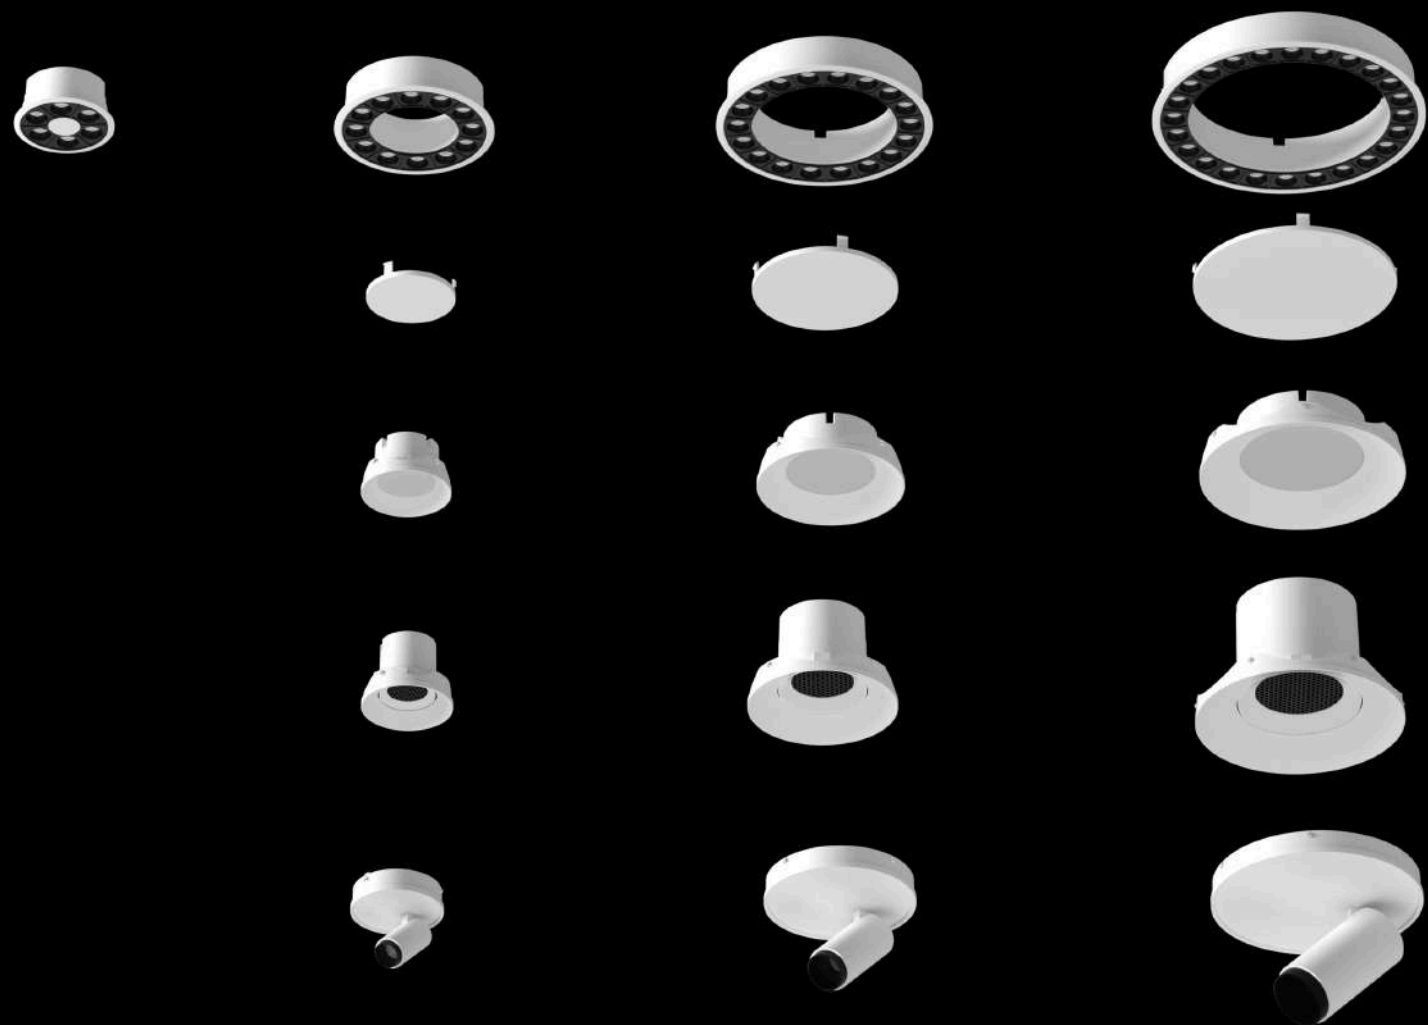

BLADE R SERIES