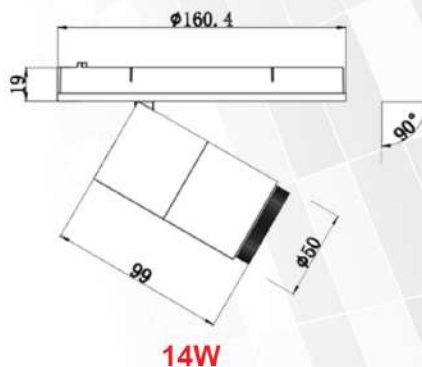

14W

Model	Wattage	CCT	UGR	Beam Angle	CRI	Lumens	Body Color	Material
UHLS-04TR BLADE	4W	3K/4K	<17	20°/50°	90	200LM	Wh/Bk	ALUMINIUM
UHLS-07TR BLADE	7W	3K/4K	<17	20°/50°	90	480LM	Wh/Bk	ALUMINIUM
UHLS-14TR BLADE	14W	3K/4K	<17	20°/50°	90	900LM	Wh/Bk	ALUMINIUM