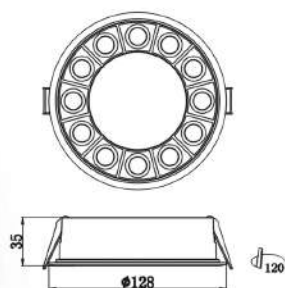

BLADE-R

9W

16W

21W

32W

Model	Wattage	CCT	UGR	Beam Angle	CRI	Lumens	Material
UHLS-09A BLADE	9W	3K/4K	<17	38°	90	560LM	ALUMINIUM
UHLS-16A BLADE	16W	3K/4K	<17	38°	90	1050LM	ALUMINIUM
UHLS-21A BLADE	21W	3K/4K	<17	38°	90	1400LM	ALUMINIUM
UHLS-32A BLADE	32W	3K/4K	<17	38°	90	2100LM	ALUMINIUM