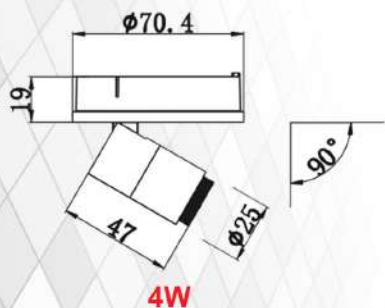

UNISER

Recessed Series

POWERED BY CREE

DRIVEN BY EAGLE RISE

BLADE-R

4W