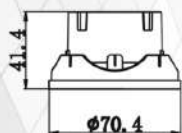

UNISER

Recessed Series

POWERED BY **CREE** ⇄

DRIVEN BY **EAGLE RISE**

BLADE-R

7W