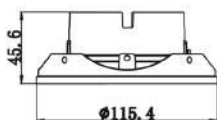

UNISER

Recessed Series

POWERED BY **CREE** ⇄

DRIVEN BY **EAGLE RISE**

BLADE-R

14W

Model	Wattage	CCT	UGR	Beam Angle	CRI	Lumens	Body Color	Material
UHLS-07D BLADE	7W	3K/4K	<17	120°	90	500LM	Wh/Bk	ALUMINIUM
UHLS-14D BLADE	14W	3K/4K	<17	120°	90	800LM	Wh/Bk	ALUMINIUM
UHLS-21D BLADE	21W	3K/4K	<17	120°	90	1200LM	Wh/Bk	ALUMINIUM