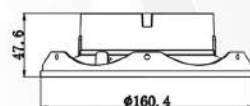

21W

Model	Wattage	CCT	UGR	Beam Angle	CRI	Lumens	Body Color	Material
UHLS-07D BLADE	7W	3K/4K	<17	120°	90	500LM	Wh/Bk	ALUMINIUM
UHLS-14D BLADE	14W	3K/4K	<17	120°	90	800LM	Wh/Bk	ALUMINIUM
UHLS-21D BLADE	21W	3K/4K	<17	120°	90	1200LM	Wh/Bk	ALUMINIUM