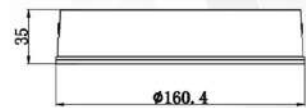

21W

Model	Wattage	CCT	UGR	Beam Angle	CRI	Lumens	Body Color	Material
UHLS-09B BLADE	9W	3K/4K	<17	38°	90	560LM	Wh/Bk	ALUMINIUM
UHLS-16B BLADE	16W	3K/4K	<17	38°	90	1050LM	Wh/Bk	ALUMINIUM
UHLS-21B BLADE	21W	3K/4K	<17	38°	90	1400LM	Wh/Bk	ALUMINIUM