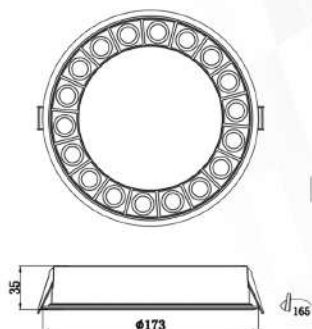

BLADE-R

9W

16W

21W

32W

Model	Wattage	CCT	UGR	Beam Angle	CRI	Lumens	Material
UHLS-09A BLADE	9W	3K/4K	<17	38°	90	560LM	ALUMINIUM
UHLS-16A BLADE	16W	3K/4K	<17	38°	90	1050LM	ALUMINIUM
UHLS-21A BLADE	21W	3K/4K	<17	38°	90	1400LM	ALUMINIUM
UHLS-32A BLADE	32W	3K/4K	<17	38°	90	2100LM	ALUMINIUM