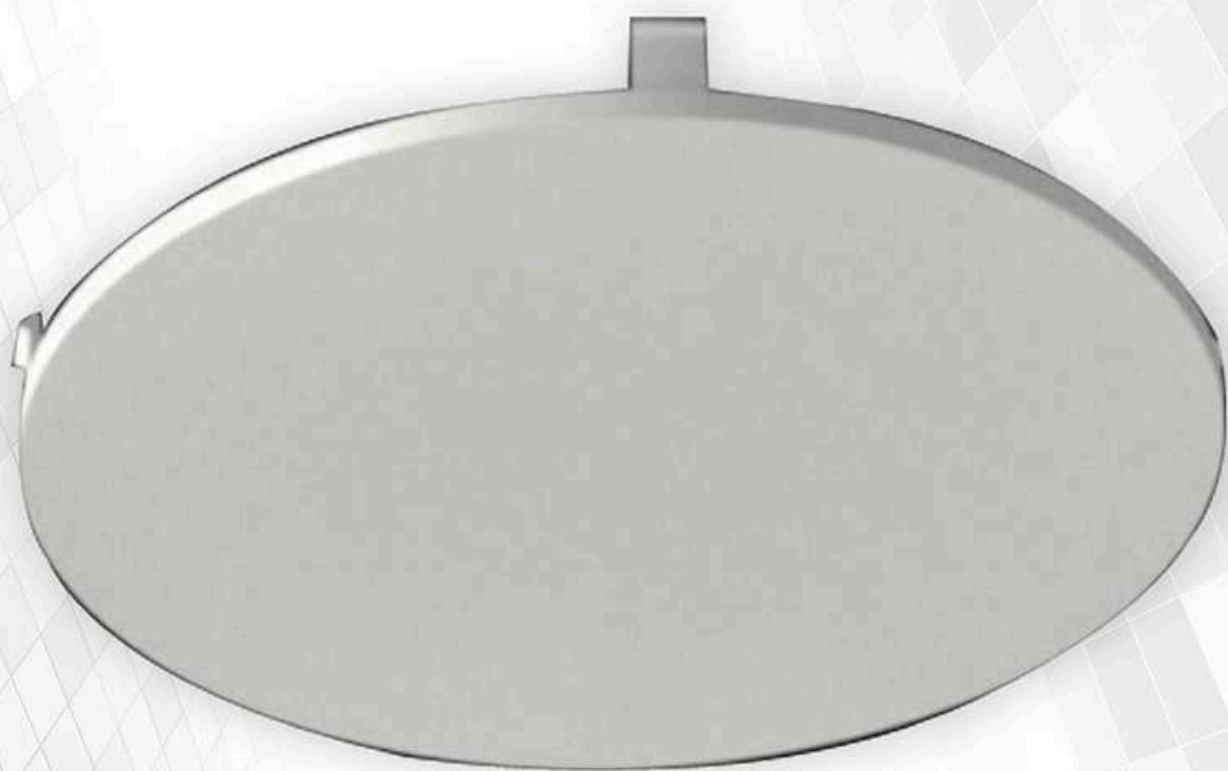

UNISER

Recessed Series

BLADE-R

COVER